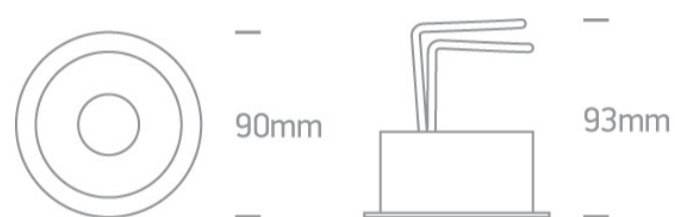

04 Recessed Spots Adjustable LED > Extractable 12W Range

11113E/W/W

12W LED Recessed extractable adjustable spot, IP20.

Requires 350mA driver.

Complies with standard EN60598-1 and any other specific standards.

Downloads

Dimensions

Gallery

Must be ordered separately

89015

Related items

89015T

Physical Specification

Item Group	04 Recessed Spots Adjustable LED
Family	Extractable 12W Range
Order Code	11113E/W/W
Colour	White
Material	Aluminium
Shape	Circular
Height	93mm
Diameter	90mm
Cutout Hole Diameter	80mm
Recessed Ceiling	Yes
Depth Required	120mm
Indoor	Yes
Adjustable	2 Directions

Electrical Characteristics

Fitting	
Input Type	Constant Current
Input Current	350mA
Safety Class	III
Power(Watts)	12W
IP Rating	IP20
Light Source	LED built in
LED Type	COB

LED Brand
LED Number
Cable Length
F Mark