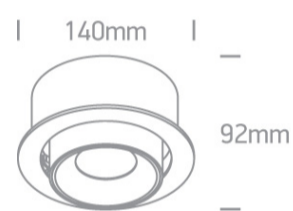

08 Downlights Adjustable LED>The COB Pop Out Range Aluminium

11114R/W/C

14W LED adjustable COB Pop Out Range, IP20.

Requires 700mA driver.

Complies with standard EN60598-1 and any other specific standards.

Downloads

Dimensions

Gallery

Must be ordered separately

89015A

Related items

89015AT

Physical Specification

Item Group	08 Downlights Adjustable LED
Family	The COB Pop Out Range Aluminium
Order Code	11114R/W/C
Colour	White
Material	Aluminium
Shape	Circular
Height	92mm
Diameter	140mm
Cutout Hole Diameter	130mm
Recessed Ceiling	Yes
Depth Required	85mm
Indoor	Yes
Adjustable	2 Directions

Electrical Characteristics

Fitting

Input Type	Constant Current
Input Current	700mA
Safety Class	III
Power(Watts)	14W
IP Rating	IP20
Light Source	LED built in
LED Type	COB

LED Brand
Cable Length
F Mark

Bridgelux
40cm