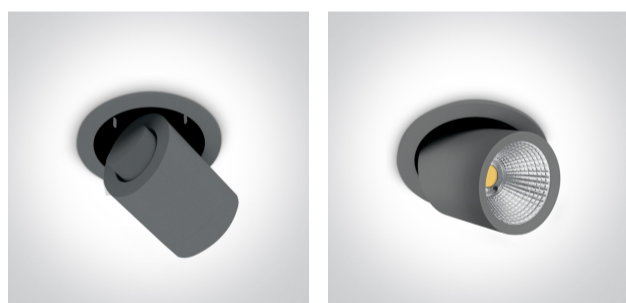

08 Downlights Adjustable LED>The COB Pop Out Range Aluminium

11118H/G/C

18W COB LED extractable fitting with great flexibility on movement. Ideal for shops.

Supplied with non-dimmable LED driver.

Complies with standard EN60598-1 and any other specific standards.

Downloads

Dimensions

Gallery

Physical Specification

Item Group	08 Downlights Adjustable LED
Family	The COB Pop Out Range Aluminium
Order Code	11118H/G/C
Colour	Grey
Material	Aluminium
Shape	Circular
Height	126mm

Diameter	137mm
Cutout Hole Diameter	120mm
Recessed Ceiling	Yes
Depth Required	110mm
Indoor	Yes
Adjustable	2 Directions