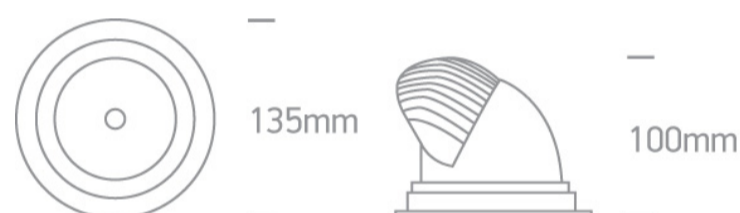

08 Downlights Adjustable LED>The COB Extractable Range

11120F/W/W

20W COB LED extractable fitting with great flexibility on movement. Ideal for shops.

Supplied with non-dimmable LED driver.

Complies with standard EN60598-1 and any other specific standards.

Downloads

Dimensions

Gallery

Physical Specification

Item Group	08 Downlights Adjustable LED
Family	The COB Extractable Range
Order Code	11120F/W/W
Colour	White
Material	Die Cast
Shape	Circular
Height	100mm

Diameter	135mm
Cutout Hole Diameter	125mm
Recessed Ceiling	Yes
Depth Required	130mm
Indoor	Yes
Adjustable	2 Directions

Electrical Characteristics

Gear	External-Included
Fitting + Driver	
Input Voltage	220-240V
50 Hz	Yes
60 Hz	Yes
Safety Class	
Power(Watts)	20W
IP Rating	IP20
Light Source	LED built in
Dimmable	No
F Mark	

Illumination Data

Colour Temperature	3000K
Lumen Output	1500lm
Light Efficiency	75lm/W
CRI	80
Beam Angle	36°
Illumination Diagram	

Packing Info

Box Weight	0,78kg
Pcs/Carton	18
Barcode	5291889044871
HS Code	9405409900