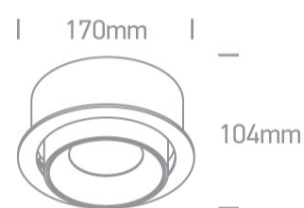

08 Downlights Adjustable LED>The COB Pop Out Range Aluminium

11125R/W/C

25W LED adjustable COB Pop Out Range, IP20.

Requires 700mA driver.

Complies with standard EN60598-1 and any other specific standards.

Downloads

Dimensions

Gallery

Must be ordered separately

89030A

Related items

89030AT

Physical Specification

Item Group	08 Downlights Adjustable LED
Family	The COB Pop Out Range Aluminium
Order Code	11125R/W/C
Colour	White
Material	Aluminium
Shape	Circular
Height	104mm
Diameter	170mm
Cutout Hole Diameter	160mm
Recessed Ceiling	Yes
Depth Required	85mm
Indoor	Yes
Adjustable	2 Directions

Electrical Characteristics

Fitting

Input Type	Constant Current
Input Current	700mA
Safety Class	III
Power(Watts)	25W
IP Rating	IP20
Light Source	LED built in
LED Type	COB

LED Brand
Cable Length
F Mark

Bridgelux
40cm