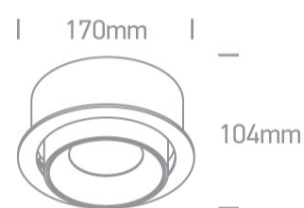

08 Downlights Adjustable LED>The COB Pop Out Range Aluminium

11125R/W/W

25W LED adjustable COB Pop Out Range, IP20.

Requires 700mA driver.

Complies with standard EN60598-1 and any other specific standards.

Downloads

Dimensions

Gallery

Must be ordered separately

89030A

## Physical Specification

Item Group	08 Downlights Adjustable LED
Family	The COB Pop Out Range Aluminium
Order Code	11125R/W/W
Colour	White
Material	Aluminium
Shape	Circular
Height	104mm
Diameter	170mm
Cutout Hole Diameter	160mm
Recessed Ceiling	Yes
Depth Required	85mm
Indoor	Yes
Adjustable	2 Directions

### Illumination Data

Colour Temperature
Lumen Output
Light Efficiency
CRI
Beam Angle
Illumination Diagram

3000K
2070lm
82,8lm/W
80
40°