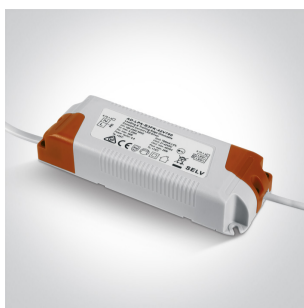

Related items

89030AT

Physical Specification

Item Group	08 Downlights Adjustable LED
Family	The COB Pop Out Range Aluminium
Order Code	11125R/W/W
Colour	White
Material	Aluminium
Shape	Circular
Height	104mm
Diameter	170mm
Cutout Hole Diameter	160mm
Recessed Ceiling	Yes
Depth Required	85mm
Indoor	Yes
Adjustable	2 Directions

Electrical Characteristics

Fitting

Input Type	Constant Current
Input Current	700mA
Safety Class	III
Power(Watts)	25W
IP Rating	IP20
Light Source	LED built in
LED Type	COB