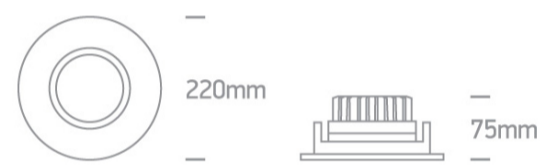

08 Downlights Adjustable LED>Dark Mirror Reflector Range

11130E/W/W

30W COB LED adjustable recessed Spot with dark chrome reflector.

Supplied with non-dimmable LED driver.

Complies with standard EN60598-1 and any other specific standards.

Downloads

Dimensions

Physical Specification

Item Group	08 Downlights Adjustable LED
Family	Dark Mirror Reflector Range
Order Code	11130E/W/W
Colour	White
Material	Die Cast
Shape	Circular
Height	75mm
Diameter	220mm
Cutout Hole Diameter	200mm
Recessed Ceiling	Yes
Depth Required	95mm
Indoor	Yes