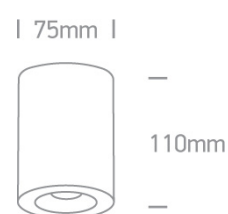

14 Wall & Ceiling LED>The COB Indoor Round Cylinders

12104M/W

4,5W COB LED cement with black reflector, ideal for residential and commercial illumination.

Complete with non-dimmable LED driver.

Complies with standard EN60598-1 and any other specific standards.

Downloads

Dimensions

Gallery

Physical Specification

Item Group	14 Wall & Ceiling LED
Family	The COB Indoor Round Cylinders
Order Code	12104M/W
Colour	White
Material	Cement
Shape	Circular
Height	110mm

Diameter	75mm
Surface Ceiling	Yes
Indoor	Yes
Adjustable	No

### Illumination Data

Colour Temperature	3000K
Lumen Output	350lm
Light Efficiency	77,78lm/W
CRI	90
Beam Angle	40°
Illumination Diagram	
Dark Light	Yes

### Packing Info

Box Length	13cm
Box Width	13cm
Box Height	16,5cm
Pcs/Carton	18
Barcode	5291889056096
HS Code	9405409900