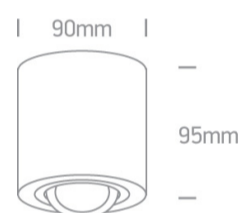

13 Wall & Ceiling>The GU10 Ceiling Lights Aluminium

12105AB/AL

10w MR16 GU10 Ceiling Light.

Complies with standard EN60598-1 and any other specific standards.

Downloads

Dimensions

Physical Specification

Item Group	13 Wall & Ceiling
Family	The GU10 Ceiling Lights Aluminium
Order Code	12105AB/AL
Colour	Aluminium
Material	Aluminium
Shape	Circular
Height	90mm
Diameter	95mm
Surface Ceiling	Yes
Indoor	Yes
Adjustable	2 Directions