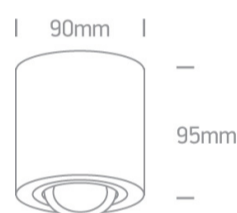

10w MR16 GU10 Ceiling Light.

Complies with standard EN60598-1 and any other specific standards.

Downloads

Dimensions

Physical Specification

Item Group	13 Wall & Ceiling
Family	The GU10 Ceiling Lights Aluminium
Order Code	12105AB/B
Colour	Black
Material	Aluminium
Shape	Circular
Height	90mm
Diameter	95mm
Surface Ceiling	Yes
Indoor	Yes
Adjustable	2 Directions

Illumination Diagram

Packing Info

Box Length

10cm

Box Width

10cm

Box Height

10,5cm

Box Weight

0,35Kg

Pcs/Carton

20

Carton Length

53cm

Carton Width

22cm