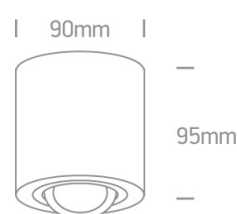

10w MR16 GU10 Ceiling Light.

Complies with standard EN60598-1 and any other specific standards.

Downloads

Dimensions

Physical Specification

Item Group	13 Wall & Ceiling
Family	The GU10 Ceiling Lights Aluminium
Order Code	12105AB/W
Colour	White
Material	Aluminium
Shape	Circular
Height	90mm
Diameter	95mm
Surface Ceiling	Yes
Indoor	Yes
Adjustable	2 Directions

Illumination Diagram

Packing Info

Box Length

10cm

Box Width

10cm

Box Height

10,5cm

Box Weight

0,35Kg

Pcs/Carton

20

Carton Length

53cm

Carton Width

22cm