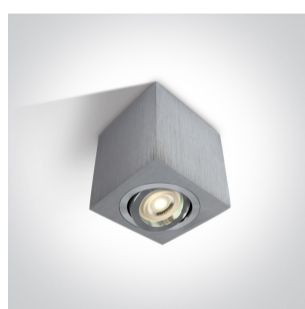

13 Wall & Ceiling>The GU10 Ceiling Lights Aluminium

12105AC/AL

10w MR16 GU10 Ceiling Light.

Complies with standard EN60598-1 and any other specific standards.

Downloads

Dimensions

Gallery

Physical Specification

Item Group	13 Wall & Ceiling
Family	The GU10 Ceiling Lights Aluminium
Order Code	12105AC/AL
Colour	Aluminium
Material	Aluminium
Shape	Circular
Height	90mm

Diameter	95mm
Surface Ceiling	Yes
Indoor	Yes
Adjustable	2 Directions