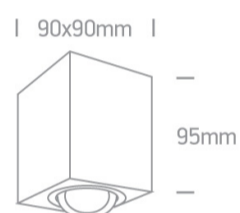

13 Wall & Ceiling>The GU10 Ceiling Lights Aluminium

12105AC/AL

10w MR16 GU10 Ceiling Light.

Complies with standard EN60598-1 and any other specific standards.

Downloads

Dimensions

Gallery

Physical Specification

Item Group	13 Wall & Ceiling
Family	The GU10 Ceiling Lights Aluminium
Order Code	12105AC/AL
Colour	Aluminium
Material	Aluminium
Shape	Circular
Height	90mm

Diameter	95mm
Surface Ceiling	Yes
Indoor	Yes
Adjustable	2 Directions