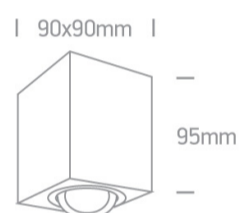

10w MR16 GU10 Ceiling Light.

Complies with standard EN60598-1 and any other specific standards.

Downloads

Dimensions

Gallery

Physical Specification

Item Group	13 Wall & Ceiling
Family	The GU10 Ceiling Lights Aluminium
Order Code	12105AC/W
Colour	White
Material	Aluminium
Shape	Circular
Height	90mm

Diameter	95mm
Surface Ceiling	Yes
Indoor	Yes
Adjustable	2 Directions

#### Packing Info

Box Length	10cm
Box Width	10cm
Box Height	10,5cm
Box Weight	0,47Kg
Pcs/Carton	10

Carton Length	53cm
Carton Width	22cm
Carton Height	13cm
Carton Weight	4,8Kg
Barcode	5291889027461
HS Code	9405409900