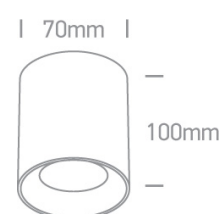

10W MR16 GU10 Ceiling Light.

Complies with standard EN60598-1 and any other specific standards.

Downloads

Dimensions

Physical Specification

Item Group	13 Wall & Ceiling
Family	The Dark Light Cylinders Aluminium
Order Code	12105AL/B/B
Colour	Black
Material	Aluminium
Shape	Circular
Height	100mm
Diameter	70mm
Surface Ceiling	Yes
Indoor	Yes
Adjustable	No

Illumination Data

Illumination Diagram

Dark Light

Yes

Packing Info

Box Length

8cm

Box Width