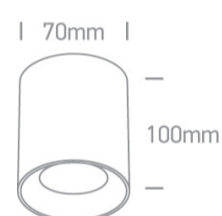

10W MR16 GU10 Ceiling Light.

Complies with standard EN60598-1 and any other specific standards.

Downloads

Dimensions

Physical Specification

Item Group	13 Wall & Ceiling
Family	The Dark Light Cylinders Aluminium
Order Code	12105AL/B/GL
Colour	Black-Gold
Material	Aluminium
Shape	Circular
Height	100mm
Diameter	70mm
Surface Ceiling	Yes
Indoor	Yes
Adjustable	No

Illumination Data

Illumination Diagram

Dark Light

Yes

Packing Info

Box Length

8cm

Box Width

7,5cm

Box Height

12cm

Pcs/Carton

20

Barcode

5291889063070

HS Code