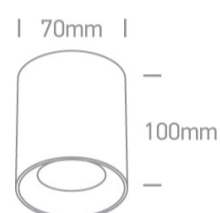

10W MR16 GU10 Ceiling Light.

Complies with standard EN60598-1 and any other specific standards.

Downloads

Dimensions

Physical Specification

Item Group	13 Wall & Ceiling
Family	The Dark Light Cylinders Aluminium
Order Code	12105AL/W/B
Colour	White-Black
Material	Aluminium
Shape	Circular
Height	100mm
Diameter	70mm
Surface Ceiling	Yes
Indoor	Yes
Adjustable	No

## Electrical Characteristics

Gear

No

## Packing Info

Box Length

8cm

Box Width

7,5cm

Box Height

12cm

Pcs/Carton