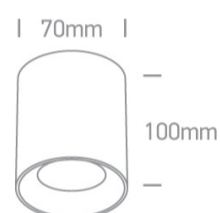

10W MR16 GU10 Ceiling Light.

Complies with standard EN60598-1 and any other specific standards.

Downloads

Dimensions

Physical Specification

|                 |                                    |
|-----------------|------------------------------------|
| Item Group      | 13 Wall & Ceiling                  |
| Family          | The Dark Light Cylinders Aluminium |
| Order Code      | 12105AL/W/GL                       |
| Colour          | White-Gold                         |
| Material        | Aluminium                          |
| Shape           | Circular                           |
| Height          | 100mm                              |
| Diameter        | 70mm                               |
| Surface Ceiling | Yes                                |
| Indoor          | Yes                                |
| Adjustable      | No                                 |

## Electrical Characteristics

Gear

No

## Packing Info

Box Length

8cm

Box Width

7,5cm

Box Height

12cm

Pcs/Carton