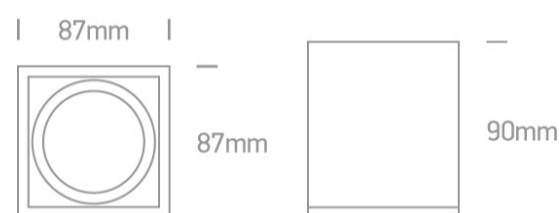

35w MR16 GU10 Square Ceiling Light.

Complies with standard EN60598-1 and any other specific standards.

Downloads

Dimensions

Physical Specification

Item Group	13 Wall & Ceiling
Family	The GU10 Ceiling Lights
Order Code	12105B/AL
Colour	Aluminium
Material	Natural Aluminium
Shape	Circular
Height	87mm
Diameter	87mm
Surface Ceiling	Yes
Indoor	Yes
Adjustable	2 Directions