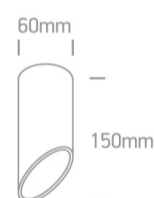

10W MR16 GU10 Black with Gold reflector cylinder downlight.

Complies with standard EN60598-1 and any other specific standards.

Downloads

Dimensions

Physical Specification

| | |
|-----------------|------------------------------------|
| Item Group | 13 Wall & Ceiling |
| Family | Decorative Cut Cylinders Aluminium |
| Order Code | 12105E1/B/GL |
| Colour | Black-Gold |
| Material | Aluminium |
| Shape | Circular |
| Height | 150mm |
| Diameter | 60mm |
| Surface Ceiling | Yes |
| Indoor | Yes |
| Adjustable | No |