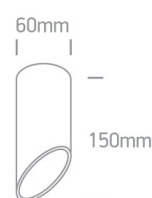

10W MR16 GU10 White with black reflector cylinder downlight.

Complies with standard EN60598-1 and any other specific standards.

Downloads

Dimensions

Physical Specification

Item Group	13 Wall & Ceiling
Family	Decorative Cut Cylinders Aluminium
Order Code	12105E1/W/B
Colour	White-Black
Material	Aluminium
Shape	Circular
Height	150mm
Diameter	60mm
Surface Ceiling	Yes
Indoor	Yes
Adjustable	No