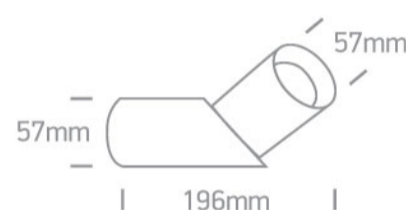

10W MR16 GU10 Adjustable Ceiling Light.

Complies with standard EN60598-1 and any other specific standards.

Downloads

Dimensions

Gallery

Physical Specification

Item Group	13 Wall & Ceiling
Family	The GU10 Ceiling Lights
Order Code	12105E4/B
Colour	Black
Material	Aluminium
Shape	Circular
Height	196mm

Diameter	57mm
Surface Ceiling	Yes
Indoor	Yes
Adjustable	1 Direction

Electrical Characteristics

Gear	No
------	----

Fitting + Driver

Input Voltage	100-240V
50 Hz	Yes
60 Hz	Yes
Safety Class	
Power(Watts)	10W
IP Rating	IP20
Light Source	Replaceable lamp
Lamp Holder	GU10
Number of Lamps	1
Dimmable	N/A
F Mark	