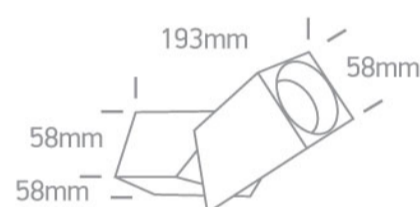

New 2021 Edition 3>Wall & Ceiling

12105E6/B

10W MR16 GU10 Adjustable Ceiling Light.

Complies with standard EN60598-1 and any other specific standards.

Downloads

Dimensions

Gallery

Physical Specification

Item Group	New 2021 Edition 3
Family	Wall & Ceiling
Order Code	12105E6/B
Colour	Black
Material	Die Cast
Shape	Rectangular
Length	58mm

Width	58mm
Height	193mm
Surface Ceiling	Yes
Indoor	Yes
Adjustable	1 Direction