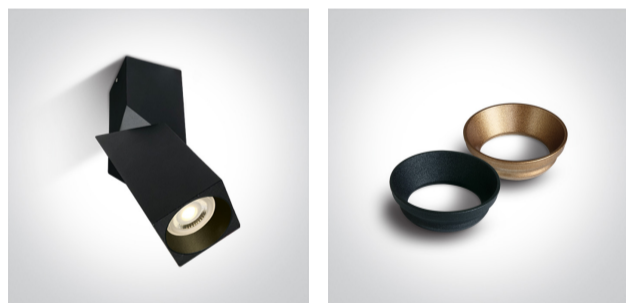

New 2021 Edition 3>Wall & Ceiling

12105E6/B

10W MR16 GU10 Adjustable Ceiling Light.

Complies with standard EN60598-1 and any other specific standards.

Downloads

Dimensions

Gallery

Physical Specification

Item Group	New 2021 Edition 3
Family	Wall & Ceiling
Order Code	12105E6/B
Colour	Black
Material	Die Cast
Shape	Rectangular
Length	58mm

Width	58mm
Height	193mm
Surface Ceiling	Yes
Indoor	Yes
Adjustable	1 Direction