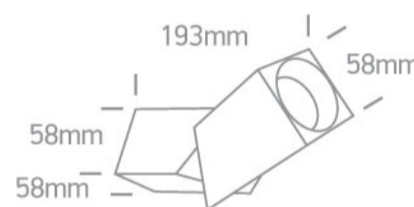

New 2021 Edition 3>Wall & Ceiling

12105E6/W

10W MR16 GU10 Adjustable Ceiling Light.

Complies with standard EN60598-1 and any other specific standards.

Downloads

Dimensions

Gallery

Physical Specification

| | |
|------------|--------------------|
| Item Group | New 2021 Edition 3 |
| Family | Wall & Ceiling |
| Order Code | 12105E6/W |
| Colour | White |
| Material | Die Cast |
| Shape | Rectangular |
| Length | 58mm |

| | |
|-----------------|-------------|
| Width | 58mm |
| Height | 193mm |
| Surface Ceiling | Yes |
| Indoor | Yes |
| Adjustable | 1 Direction |

Electrical Characteristics

| | |
|------------------|---|
| Gear | No |
| Fitting + Driver | |
| Input Voltage | 100-240V |
| 50 Hz | Yes |
| 60 Hz | Yes |
| Safety Class |  |
| Power(Watts) | 10W |
| IP Rating | IP20 |
| Light Source | Replaceable lamp |
| Lamp Holder | GU10 |
| Number of Lamps | 1 |
| Dimmable | N/A |
| F Mark |  |