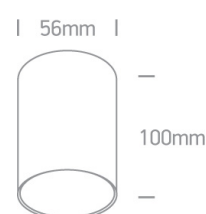

13 Wall & Ceiling>GU10 Ceiling Cylinders Aluminium

12105E/W

20w MR16 GU10 Ceiling Light.

Complies with standard EN60598-1 and any other specific standards.

Downloads

Dimensions

Physical Specification

Item Group	13 Wall & Ceiling
Family	GU10 Ceiling Cylinders Aluminium
Order Code	12105E/W
Colour	White
Material	Aluminium
Shape	Circular
Height	56mm
Diameter	100mm
Surface Ceiling	Yes
Indoor	Yes
Adjustable	No