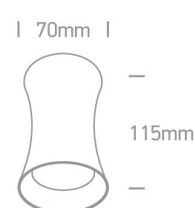

13 Wall & Ceiling>GU10 Ceiling Cylinders Aluminium

12105F/MG

10W MR16 GU10 Metal Grey cylinder downlight.

Complies with standard EN60598-1 and any other specific standards.

Downloads

Dimensions

Physical Specification

Item Group	13 Wall & Ceiling
Family	GU10 Ceiling Cylinders Aluminium
Order Code	12105F/MG
Colour	Metal Grey
Material	Aluminium
Shape	Circular
Height	115mm
Diameter	70mm
Surface Ceiling	Yes
Indoor	Yes
Adjustable	No