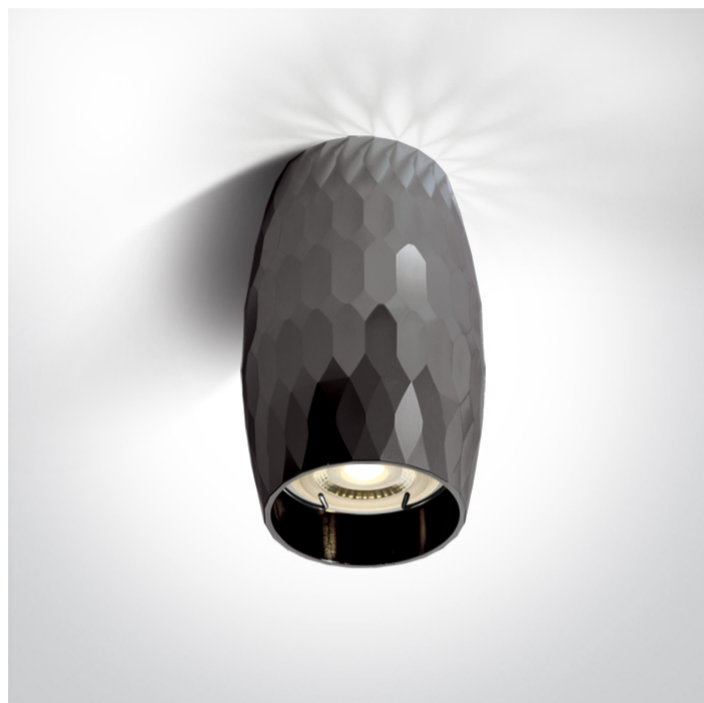

New 2021 Edition 2>Wall & Ceiling

12105H/DC

10W MR16 GU10 Dark chrome cylinder downlight.

Complies with standard EN60598-1 and any other specific standards.

Downloads

Dimensions

Physical Specification

Item Group	New 2021 Edition 2
Family	Wall & Ceiling
Order Code	12105H/DC
Colour	Dark Chrome
Material	Aluminium
Shape	Circular
Height	115mm
Diameter	68mm
Surface Ceiling	Yes
Indoor	Yes
Adjustable	No