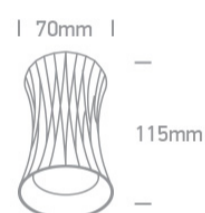

New 2021 Edition 2>Wall & Ceiling

12105J/CU

10W MR16 GU10 Copper cylinder downlight.

Complies with standard EN60598-1 and any other specific standards.

Downloads

Dimensions

Physical Specification

Item Group	New 2021 Edition 2
Family	Wall & Ceiling
Order Code	12105J/CU
Colour	Copper
Material	Aluminium
Shape	Circular
Height	115mm
Diameter	70mm
Surface Ceiling	Yes
Indoor	Yes
Adjustable	No