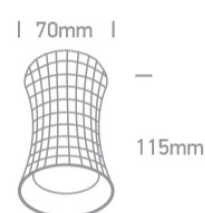

New 2021 Edition 2>Wall & Ceiling

12105K/BBS

10W MR16 GU10 Brushed Brass cylinder downlight.

Complies with standard EN60598-1 and any other specific standards.

Downloads

Dimensions

Physical Specification

Item Group	New 2021 Edition 2
Family	Wall & Ceiling
Order Code	12105K/BBS
Colour	Brushed Brass
Material	Aluminium
Shape	Circular
Height	115mm
Diameter	70mm
Surface Ceiling	Yes
Indoor	Yes
Adjustable	No