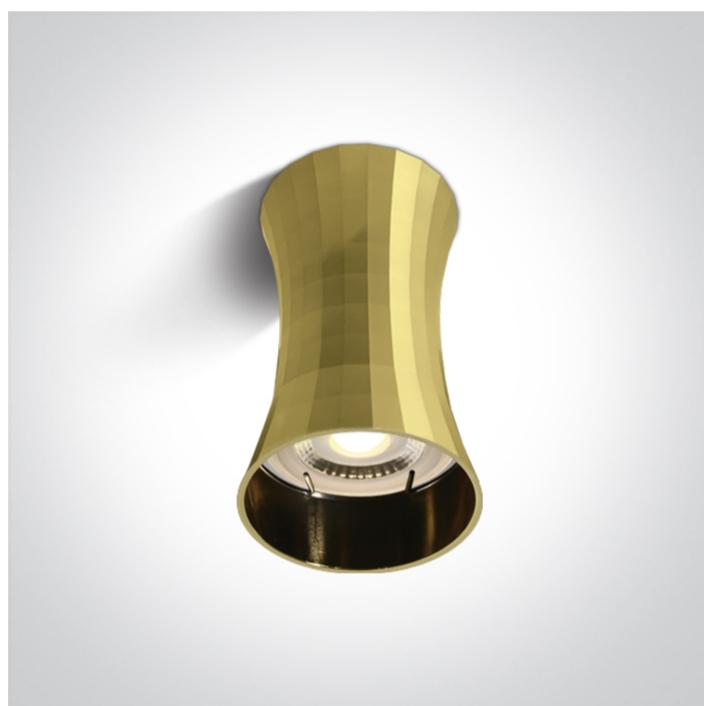

New 2021 Edition 2>Wall & Ceiling

12105K/BBS

10W MR16 GU10 Brushed Brass cylinder downlight.

Complies with standard EN60598-1 and any other specific standards.

Downloads

Dimensions

Physical Specification

Item Group	New 2021 Edition 2
Family	Wall & Ceiling
Order Code	12105K/BBS
Colour	Brushed Brass
Material	Aluminium
Shape	Circular
Height	115mm
Diameter	70mm
Surface Ceiling	Yes
Indoor	Yes
Adjustable	No