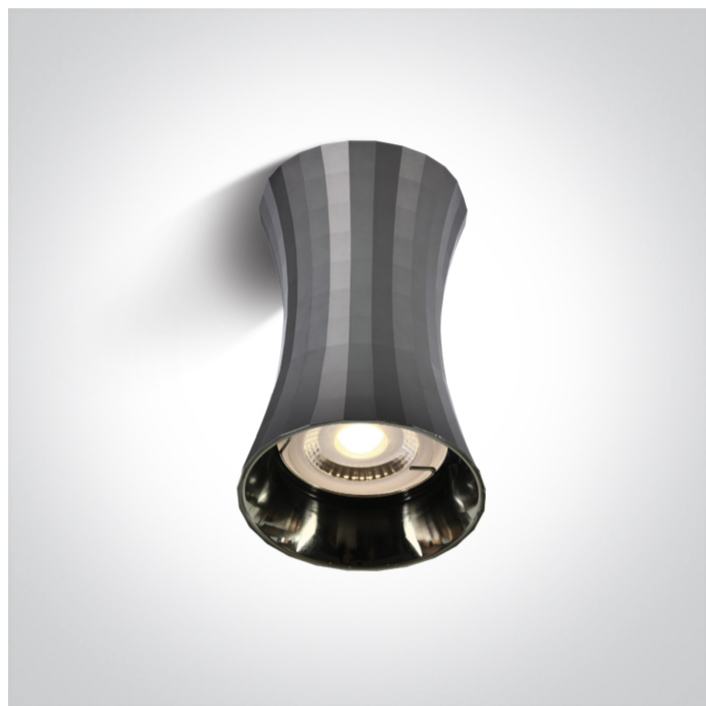

New 2021 Edition 2>Wall & Ceiling

12105K/DC

10W MR16 GU10 Dark chrome cylinder downlight.

Complies with standard EN60598-1 and any other specific standards.

Downloads

Dimensions

Physical Specification

Item Group	New 2021 Edition 2
Family	Wall & Ceiling
Order Code	12105K/DC
Colour	Dark Chrome
Material	Aluminium
Shape	Circular
Height	115mm
Diameter	70mm
Surface Ceiling	Yes
Indoor	Yes
Adjustable	No

Replaceable lamp

Lamp Holder

GU10

Number of Lamps

1

Dimmable

N/A

F Mark