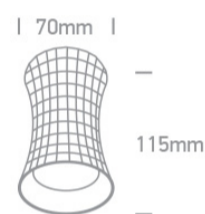

New 2021 Edition 2>Wall & Ceiling

12105K/DC

10W MR16 GU10 Dark chrome cylinder downlight.

Complies with standard EN60598-1 and any other specific standards.

Downloads

Dimensions

Physical Specification

Item Group	New 2021 Edition 2
Family	Wall & Ceiling
Order Code	12105K/DC
Colour	Dark Chrome
Material	Aluminium
Shape	Circular
Height	115mm
Diameter	70mm
Surface Ceiling	Yes
Indoor	Yes
Adjustable	No