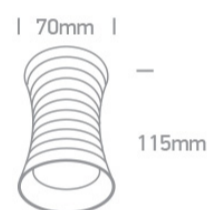

New 2021 Edition 2>Wall & Ceiling

12105L/BBS

10W MR16 GU10 Brushed Brass cylinder downlight.

Complies with standard EN60598-1 and any other specific standards.

Downloads

Dimensions

Physical Specification

Item Group	New 2021 Edition 2
Family	Wall & Ceiling
Order Code	12105L/BBS
Colour	Brushed Brass
Material	Aluminium
Shape	Circular
Height	115mm
Diameter	70mm
Surface Ceiling	Yes
Indoor	Yes
Adjustable	No