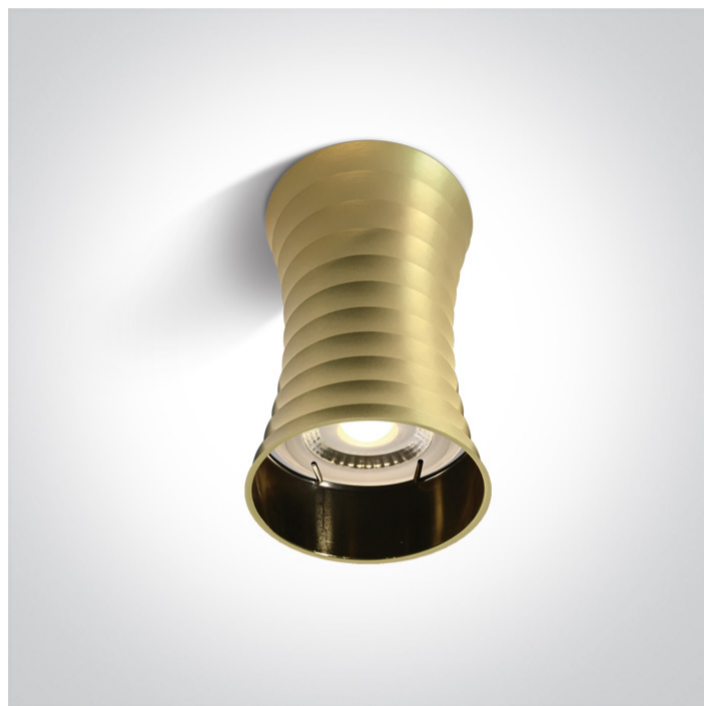

New 2021 Edition 2>Wall & Ceiling

12105L/BBS

10W MR16 GU10 Brushed Brass cylinder downlight.

Complies with standard EN60598-1 and any other specific standards.

Downloads

Dimensions

Physical Specification

Item Group	New 2021 Edition 2
Family	Wall & Ceiling
Order Code	12105L/BBS
Colour	Brushed Brass
Material	Aluminium
Shape	Circular
Height	115mm
Diameter	70mm
Surface Ceiling	Yes
Indoor	Yes
Adjustable	No