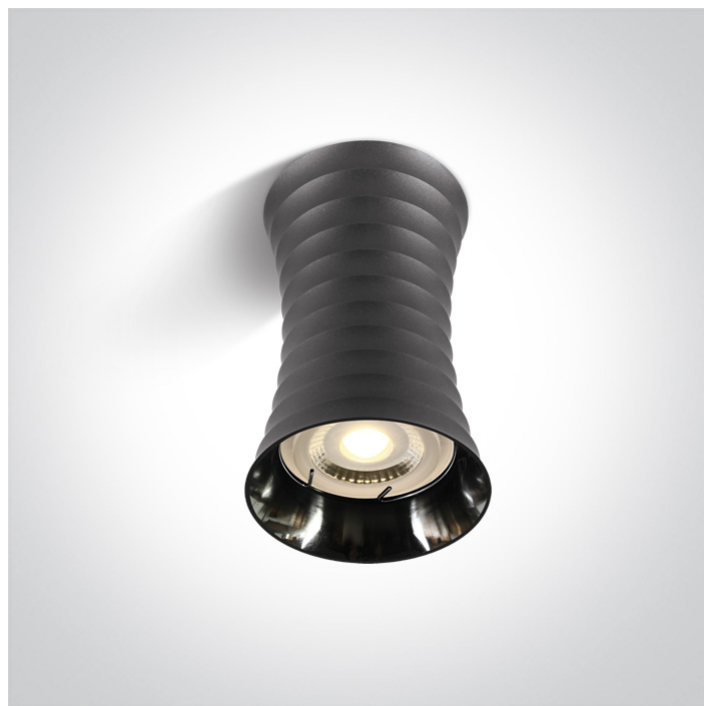

New 2021 Edition 2>Wall & Ceiling

12105L/DC

10W MR16 GU10 Dark chrome cylinder downlight.

Complies with standard EN60598-1 and any other specific standards.

Downloads

Dimensions

Physical Specification

Item Group	New 2021 Edition 2
Family	Wall & Ceiling
Order Code	12105L/DC
Colour	Dark Chrome
Material	Aluminium
Shape	Circular
Height	115mm
Diameter	70mm
Surface Ceiling	Yes
Indoor	Yes
Adjustable	No

Power(Watts)

10W

IP Rating

IP20

Light Source

Replaceable lamp

Lamp Holder

GU10