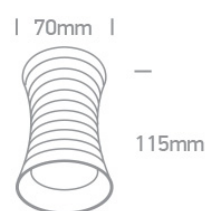

New 2021 Edition 2>Wall & Ceiling

12105L/DC

10W MR16 GU10 Dark chrome cylinder downlight.

Complies with standard EN60598-1 and any other specific standards.

Downloads

Dimensions

Physical Specification

Item Group	New 2021 Edition 2
Family	Wall & Ceiling
Order Code	12105L/DC
Colour	Dark Chrome
Material	Aluminium
Shape	Circular
Height	115mm
Diameter	70mm
Surface Ceiling	Yes
Indoor	Yes
Adjustable	No