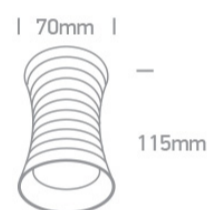

New 2021 Edition 2>Wall & Ceiling

12105L/W

10W MR16 GU10 White cylinder downlight.

Complies with standard EN60598-1 and any other specific standards.

Downloads

Dimensions

Physical Specification

Item Group	New 2021 Edition 2
Family	Wall & Ceiling
Order Code	12105L/W
Colour	White
Material	Aluminium
Shape	Circular
Height	115mm
Diameter	70mm
Surface Ceiling	Yes
Indoor	Yes
Adjustable	No