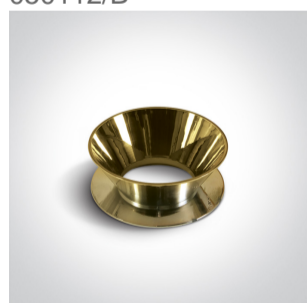

13 Wall & Ceiling>The Chill Out Cylinder GU10

12105MA/B

10W MR16 GU10 cylinder downlight.

Reflector must be ordered separately.

Complies with standard EN60598-1 and any other specific standards.

Downloads

Dimensions

Must be ordered separately

050112/ABS

050112/B

050112/BS

050112/CU

050112/DC

050112/G

050112/GL

050112/W

Physical Specification

| | |
|-------------------|-----------------------------|
| Item Group | 13 Wall & Ceiling |
| Family | The Chill Out Cylinder GU10 |
| Order Code | 12105MA/B |
| Colour | Black |
| Material | Aluminium |
| Diffuser Material | Plastic |
| Shape | Circular |
| Height | 250mm |
| Diameter | 75mm |
| Surface Ceiling | Yes |
| Indoor | Yes |
| Adjustable | No |