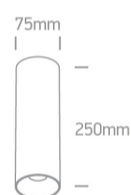

13 Wall & Ceiling>The Chill Out Cylinder GU10

12105MA/B

10W MR16 GU10 cylinder downlight.

Reflector must be ordered separately.

Complies with standard EN60598-1 and any other specific standards.

Downloads

Dimensions

050112/W

Physical Specification

| | |
|-------------------|-----------------------------|
| Item Group | 13 Wall & Ceiling |
| Family | The Chill Out Cylinder GU10 |
| Order Code | 12105MA/B |
| Colour | Black |
| Material | Aluminium |
| Diffuser Material | Plastic |
| Shape | Circular |
| Height | 250mm |
| Diameter | 75mm |
| Surface Ceiling | Yes |
| Indoor | Yes |
| Adjustable | No |

Illumination Data

Illumination Diagram

Dark Light

Yes

Packing Info

Box Length

8cm

Box Width