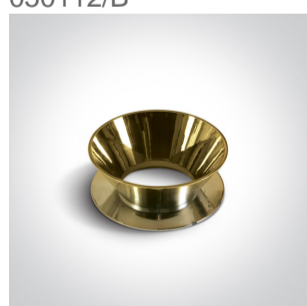

13 Wall & Ceiling>The Chill Out Cylinder GU10

12105MA/BBS

10W MR16 GU10 cylinder downlight.

Reflector must be ordered separately.

Complies with standard EN60598-1 and any other specific standards.

Downloads

Dimensions

Must be ordered separately

050112/ABS

050112/B

050112/BS

050112/CU

050112/DC

050112/G

050112/GL

050112/W

## Physical Specification

Item Group	13 Wall & Ceiling
Family	The Chill Out Cylinder GU10
Order Code	12105MA/BBS
Colour	Brushed Brass
Material	Aluminium
Diffuser Material	Plastic
Shape	Circular
Height	250mm
Diameter	75mm
Surface Ceiling	Yes
Indoor	Yes
Adjustable	No