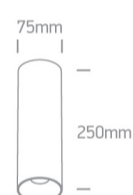

13 Wall & Ceiling>The Chill Out Cylinder GU10

12105MA/BBS

10W MR16 GU10 cylinder downlight.

Reflector must be ordered separately.

Complies with standard EN60598-1 and any other specific standards.

Downloads

Dimensions

Must be ordered separately

050112/ABS

050112/B

050112/BS

050112/CU

050112/DC

050112/G

## Physical Specification

Item Group	13 Wall & Ceiling
Family	The Chill Out Cylinder GU10
Order Code	12105MA/BBS
Colour	Brushed Brass
Material	Aluminium
Diffuser Material	Plastic
Shape	Circular
Height	250mm
Diameter	75mm
Surface Ceiling	Yes
Indoor	Yes
Adjustable	No

## Packing Info

Box Length

8cm

Box Width

8cm

Box Height

26cm

Pcs/Carton