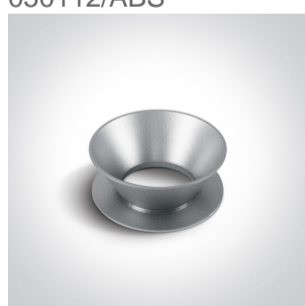

13 Wall & Ceiling>The Chill Out Cylinder GU10

12105MA/BBS

10W MR16 GU10 cylinder downlight.

Reflector must be ordered separately.

Complies with standard EN60598-1 and any other specific standards.

Downloads

Dimensions

Must be ordered separately

050112/ABS

050112/B

050112/BS

050112/CU

050112/DC

050112/G

050112/GL

050112/W

## Physical Specification

Item Group	13 Wall & Ceiling
Family	The Chill Out Cylinder GU10
Order Code	12105MA/BBS
Colour	Brushed Brass
Material	Aluminium
Diffuser Material	Plastic
Shape	Circular
Height	250mm
Diameter	75mm
Surface Ceiling	Yes
Indoor	Yes
Adjustable	No