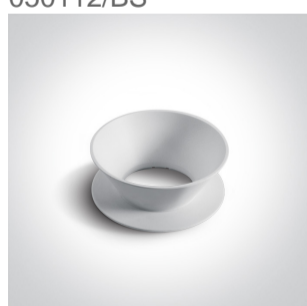

13 Wall & Ceiling>The Chill Out Cylinder GU10

12105MA/BBS

10W MR16 GU10 cylinder downlight.

Reflector must be ordered separately.

Complies with standard EN60598-1 and any other specific standards.

Downloads

Dimensions

Must be ordered separately

050112/ABS

050112/B

050112/BS

050112/CU

050112/DC

050112/G

050112/GL

050112/W

## Physical Specification

Item Group	13 Wall & Ceiling
Family	The Chill Out Cylinder GU10
Order Code	12105MA/BBS
Colour	Brushed Brass
Material	Aluminium
Diffuser Material	Plastic
Shape	Circular
Height	250mm
Diameter	75mm
Surface Ceiling	Yes
Indoor	Yes
Adjustable	No