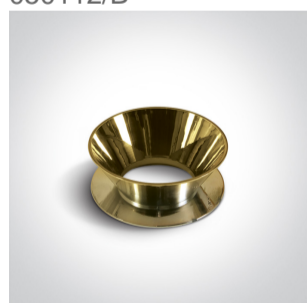

13 Wall & Ceiling>The Chill Out Cylinder GU10

12105MA/MG

10W MR16 GU10 Metal Grey cylinder downlight.

Reflector must be ordered separately.

Complies with standard EN60598-1 and any other specific standards.

Downloads

Dimensions

Must be ordered separately

050112/ABS

050112/B

050112/BS

050112/CU

050112/DC

050112/G

050112/GL

050112/W

Physical Specification

Item Group	13 Wall & Ceiling
Family	The Chill Out Cylinder GU10
Order Code	12105MA/MG
Colour	Metal Grey
Material	Aluminium
Diffuser Material	Plastic
Shape	Circular
Height	250mm
Diameter	75mm
Surface Ceiling	Yes
Indoor	Yes
Adjustable	No