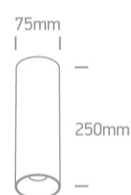

13 Wall & Ceiling>The Chill Out Cylinder GU10

12105MA/MG

10W MR16 GU10 Metal Grey cylinder downlight.

Reflector must be ordered separately.

Complies with standard EN60598-1 and any other specific standards.

Downloads

Dimensions

Must be ordered separately

050112/ABS

050112/B

050112/BS

050112/CU

050112/DC

050112/G

050112/GL

050112/W

Physical Specification

Item Group	13 Wall & Ceiling
Family	The Chill Out Cylinder GU10
Order Code	12105MA/MG
Colour	Metal Grey
Material	Aluminium
Diffuser Material	Plastic
Shape	Circular
Height	250mm
Diameter	75mm
Surface Ceiling	Yes
Indoor	Yes
Adjustable	No

Illumination Data

Illumination Diagram

Dark Light

Yes

Packing Info

Box Length

8cm

Box Width