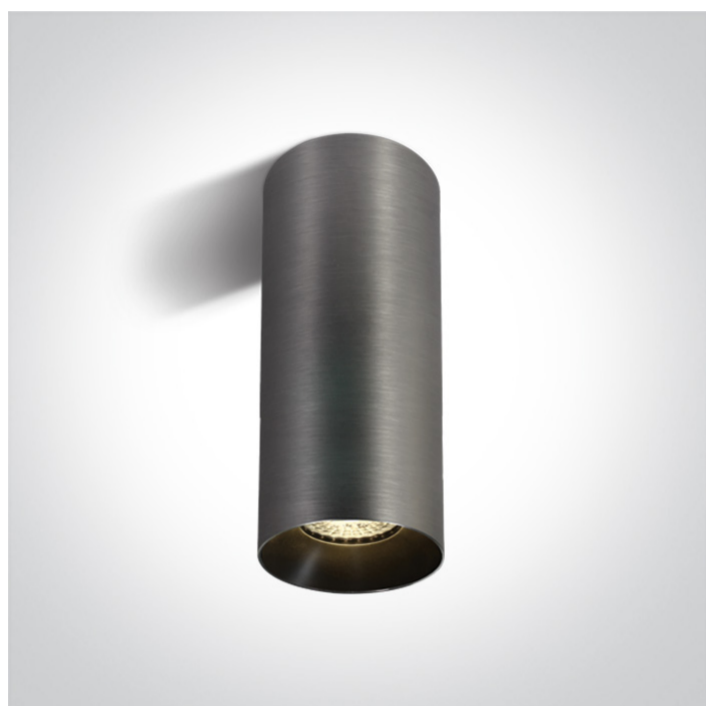

13 Wall & Ceiling>The Chill Out Cylinder GU10

12105MA/MG

10W MR16 GU10 Metal Grey cylinder downlight.

Reflector must be ordered separately.

Complies with standard EN60598-1 and any other specific standards.

050112/G

050112/GL

050112/W

Physical Specification

Item Group	13 Wall & Ceiling
Family	The Chill Out Cylinder GU10
Order Code	12105MA/MG
Colour	Metal Grey
Material	Aluminium
Diffuser Material	Plastic
Shape	Circular
Height	250mm
Diameter	75mm
Surface Ceiling	Yes
Indoor	Yes
Adjustable	No