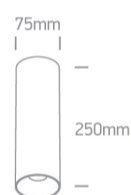

13 Wall & Ceiling>The Chill Out Cylinder GU10

12105MA/W

10W MR16 GU10 cylinder downlight.

Reflector must be ordered separately.

Complies with standard EN60598-1 and any other specific standards.

Downloads

Dimensions

050112/W

Physical Specification

Item Group	13 Wall & Ceiling
Family	The Chill Out Cylinder GU10
Order Code	12105MA/W
Colour	White
Material	Aluminium
Diffuser Material	Plastic
Shape	Circular
Height	250mm
Diameter	75mm
Surface Ceiling	Yes
Indoor	Yes
Adjustable	No

Illumination Data

Illumination Diagram

Dark Light

Yes

Packing Info

Box Length

8cm

Box Width