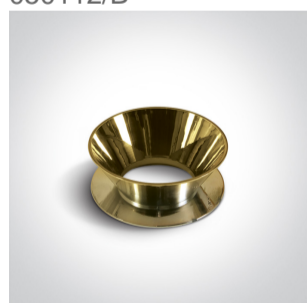

13 Wall & Ceiling>The Chill Out Cylinder GU10

12105MA/W

10W MR16 GU10 cylinder downlight.

Reflector must be ordered separately.

Complies with standard EN60598-1 and any other specific standards.

Downloads

Dimensions

Must be ordered separately

050112/ABS

050112/B

050112/BS

050112/CU

050112/DC

050112/G

050112/GL

050112/W

Physical Specification

Item Group	13 Wall & Ceiling
Family	The Chill Out Cylinder GU10
Order Code	12105MA/W
Colour	White
Material	Aluminium
Diffuser Material	Plastic
Shape	Circular
Height	250mm
Diameter	75mm
Surface Ceiling	Yes
Indoor	Yes
Adjustable	No