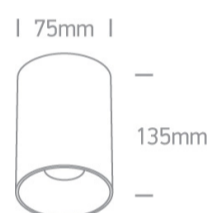

13 Wall & Ceiling>The Chill Out Cylinder GU10

12105M/B

10W MR16 GU10 Black cylinder downlight.

Reflector must be ordered separately.

Complies with standard EN60598-1 and any other specific standards.

Downloads

Dimensions

Must be ordered separately

050112/ABS

050112/B

050112/BS

050112/CU

050112/DC

050112/G

050112/GL

050112/W

Physical Specification

Item Group	13 Wall & Ceiling
Family	The Chill Out Cylinder GU10
Order Code	12105M/B
Colour	Black
Material	Aluminium
Shape	Circular
Height	135mm
Diameter	75mm
Surface Ceiling	Yes
Indoor	Yes
Adjustable	No