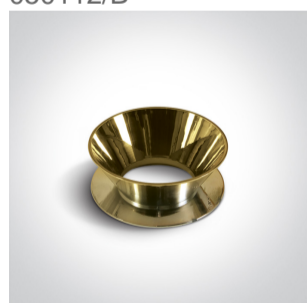

13 Wall & Ceiling>The Chill Out Cylinder GU10

12105M/BBS

10W MR16 GU10 Brushed Brass cylinder downlight.

Reflector must be ordered separately.

Complies with standard EN60598-1 and any other specific standards.

Downloads

Dimensions

Must be ordered separately

050112/ABS

050112/B

050112/BS

050112/CU

050112/DC

050112/G

050112/GL

050112/W

## Physical Specification

Item Group	13 Wall & Ceiling
Family	The Chill Out Cylinder GU10
Order Code	12105M/BBS
Colour	Brushed Brass
Material	Aluminium
Diffuser Material	Plastic
Shape	Circular
Height	135mm
Diameter	75mm
Surface Ceiling	Yes
Indoor	Yes
Adjustable	No