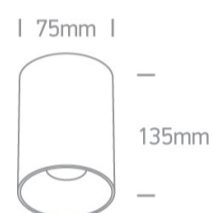

13 Wall & Ceiling>The Chill Out Cylinder GU10

12105M/BBS

10W MR16 GU10 Brushed Brass cylinder downlight.

Reflector must be ordered separately.

Complies with standard EN60598-1 and any other specific standards.

Downloads

Dimensions

Must be ordered separately

050112/ABS

050112/B

050112/BS

050112/CU

050112/DC

## Physical Specification

Item Group	13 Wall & Ceiling
Family	The Chill Out Cylinder GU10
Order Code	12105M/BBS
Colour	Brushed Brass
Material	Aluminium
Diffuser Material	Plastic
Shape	Circular
Height	135mm
Diameter	75mm
Surface Ceiling	Yes
Indoor	Yes
Adjustable	No

## Packing Info

Box Length

14cm

Box Width

8cm

Box Height

8cm

Pcs/Carton