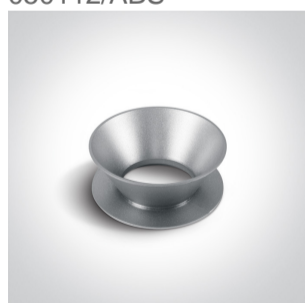

13 Wall & Ceiling>The Chill Out Cylinder GU10

12105M/BBS

10W MR16 GU10 Brushed Brass cylinder downlight.

Reflector must be ordered separately.

Complies with standard EN60598-1 and any other specific standards.

Downloads

Dimensions

Must be ordered separately

050112/ABS

050112/B

050112/BS

050112/CU

050112/DC

## Physical Specification

Item Group	13 Wall & Ceiling
Family	The Chill Out Cylinder GU10
Order Code	12105M/BBS
Colour	Brushed Brass
Material	Aluminium
Diffuser Material	Plastic
Shape	Circular
Height	135mm
Diameter	75mm
Surface Ceiling	Yes
Indoor	Yes
Adjustable	No