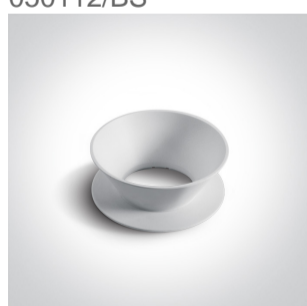

13 Wall & Ceiling>The Chill Out Cylinder GU10

12105M/MG

10W MR16 GU10 Metal Grey cylinder downlight.

Reflector must be ordered separately.

Complies with standard EN60598-1 and any other specific standards.

Downloads

Dimensions

Must be ordered separately

050112/ABS

050112/B

050112/BS

050112/CU

050112/DC

050112/G

050112/GL

050112/W

Physical Specification

Item Group	13 Wall & Ceiling
Family	The Chill Out Cylinder GU10
Order Code	12105M/MG
Colour	Metal Grey
Material	Aluminium
Diffuser Material	Plastic
Shape	Circular
Height	135mm
Diameter	75mm
Surface Ceiling	Yes
Indoor	Yes
Adjustable	No