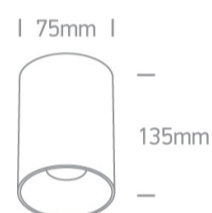

13 Wall & Ceiling>The Chill Out Cylinder GU10

12105M/MG

10W MR16 GU10 Metal Grey cylinder downlight.

Reflector must be ordered separately.

Complies with standard EN60598-1 and any other specific standards.

Downloads

Dimensions

Must be ordered separately

050112/ABS

050112/B

050112/BS

050112/CU

050112/DC

050112/G

050112/GL

050112/W

Physical Specification

Item Group	13 Wall & Ceiling
Family	The Chill Out Cylinder GU10
Order Code	12105M/MG
Colour	Metal Grey
Material	Aluminium
Diffuser Material	Plastic
Shape	Circular
Height	135mm
Diameter	75mm
Surface Ceiling	Yes
Indoor	Yes
Adjustable	No

Illumination Data

Illumination Diagram

Dark Light

Yes

Packing Info

Box Length

14cm

Box Width