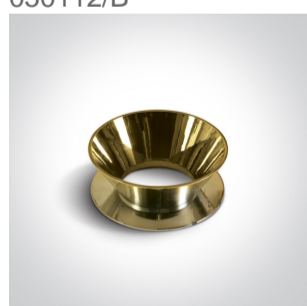

13 Wall & Ceiling>The Chill Out Cylinder GU10

12105M/MG

10W MR16 GU10 Metal Grey cylinder downlight.

Reflector must be ordered separately.

Complies with standard EN60598-1 and any other specific standards.

Downloads

Dimensions

Must be ordered separately

050112/ABS

050112/B

050112/BS

050112/CU

050112/DC

050112/G

050112/GL

050112/W

Physical Specification

Item Group	13 Wall & Ceiling
Family	The Chill Out Cylinder GU10
Order Code	12105M/MG
Colour	Metal Grey
Material	Aluminium
Diffuser Material	Plastic
Shape	Circular
Height	135mm
Diameter	75mm
Surface Ceiling	Yes
Indoor	Yes
Adjustable	No