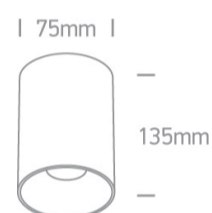

13 Wall & Ceiling>The Chill Out Cylinder GU10

12105M/W

10W MR16 GU10 White cylinder downlight.

Reflector must be ordered separately.

Complies with standard EN60598-1 and any other specific standards.

Downloads

Dimensions

Must be ordered separately

050112/ABS

050112/B

050112/BS

050112/CU

050112/DC

050112/G

050112/GL

050112/W

Physical Specification

Item Group	13 Wall & Ceiling
Family	The Chill Out Cylinder GU10
Order Code	12105M/W
Colour	White
Material	Aluminium
Diffuser Material	Plastic
Shape	Circular
Height	135mm
Diameter	75mm
Surface Ceiling	Yes
Indoor	Yes
Adjustable	No

Illumination Data

Illumination Diagram

Dark Light

Yes

Packing Info

Box Length

14cm

Box Width