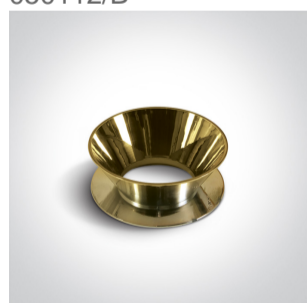

13 Wall & Ceiling>The Chill Out Cylinder GU10

12105M/W

10W MR16 GU10 White cylinder downlight.

Reflector must be ordered separately.

Complies with standard EN60598-1 and any other specific standards.

Downloads

Dimensions

Must be ordered separately

050112/ABS

050112/B

050112/BS

050112/CU

050112/DC

050112/G

050112/GL

050112/W

Physical Specification

Item Group	13 Wall & Ceiling
Family	The Chill Out Cylinder GU10
Order Code	12105M/W
Colour	White
Material	Aluminium
Diffuser Material	Plastic
Shape	Circular
Height	135mm
Diameter	75mm
Surface Ceiling	Yes
Indoor	Yes
Adjustable	No