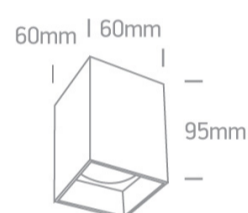

10W MR16 GU10 Black downlight with Brass reflector.

Complies with standard EN60598-1 and any other specific standards.

Downloads

Dimensions

Physical Specification

Item Group	13 Wall & Ceiling
Family	The GU10 Dark Light Aluminium
Order Code	12105NA/B
Colour	Black
Material	Aluminium
Shape	Rectangular
Length	60mm
Width	60mm
Height	95mm
Surface Ceiling	Yes
Indoor	Yes
Adjustable	No

## Electrical Characteristics

Gear

No

## Packing Info

Box Length

9cm

Box Width

9cm

Box Height

10,5cm

Pcs/Carton