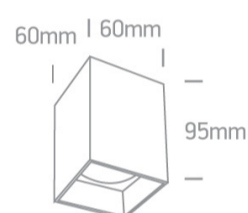

13 Wall & Ceiling>The GU10 Dark Light Aluminium

12105NA/W

10W MR16 GU10 White downlight with Black reflector.

Complies with standard EN60598-1 and any other specific standards.

Downloads

Dimensions

Physical Specification

Item Group	13 Wall & Ceiling
Family	The GU10 Dark Light Aluminium
Order Code	12105NA/W
Colour	White
Material	Aluminium
Shape	Rectangular
Length	60mm
Width	60mm
Height	95mm
Surface Ceiling	Yes
Indoor	Yes
Adjustable	No

Illumination Data

Illumination Diagram

Dark Light

Yes

Packing Info

Box Length

9cm

Box Width