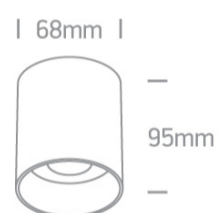

13 Wall & Ceiling>The GU10 Dark Light Aluminium

12105N/B

10W MR16 GU10 Black cylinder downlight with Brass reflector.

Complies with standard EN60598-1 and any other specific standards.

Downloads

Dimensions

Physical Specification

Item Group	13 Wall & Ceiling
Family	The GU10 Dark Light Aluminium
Order Code	12105N/B
Colour	Black
Material	Aluminium
Shape	Circular
Height	95mm
Diameter	68mm
Surface Ceiling	Yes
Indoor	Yes
Adjustable	No

## Packing Info

Box Length

9cm

Box Width

9cm

Box Height

10,5cm

Pcs/Carton