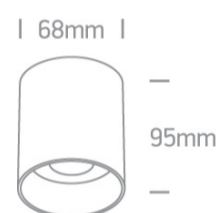

13 Wall & Ceiling>The GU10 Dark Light Aluminium

12105N/BBS

10W MR16 GU10 Brushed Brass cylinder downlight.

Complies with standard EN60598-1 and any other specific standards.

Downloads

Dimensions

Physical Specification

Item Group	13 Wall & Ceiling
Family	The GU10 Dark Light Aluminium
Order Code	12105N/BBS
Colour	Brushed Brass
Material	Aluminium
Shape	Circular
Height	95mm
Diameter	68mm
Surface Ceiling	Yes
Indoor	Yes
Adjustable	No

Illumination Data

Illumination Diagram

Dark Light

Yes

Packing Info

Box Length

9cm

Box Width