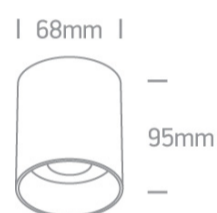

13 Wall & Ceiling>The GU10 Dark Light Aluminium

12105N/MG

10W MR16 GU10 Metal Grey cylinder downlight.

Complies with standard EN60598-1 and any other specific standards.

Downloads

Dimensions

Physical Specification

Item Group	13 Wall & Ceiling
Family	The GU10 Dark Light Aluminium
Order Code	12105N/MG
Colour	Metal Grey
Material	Aluminium
Shape	Circular
Height	95mm
Diameter	68mm
Surface Ceiling	Yes
Indoor	Yes
Adjustable	No

Illumination Data

Illumination Diagram

Dark Light

Yes

Packing Info

Box Length

9cm

Box Width