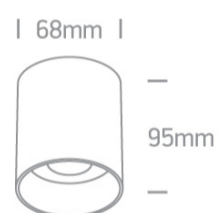

13 Wall & Ceiling>The GU10 Dark Light Aluminium

12105N/W

10W MR16 GU10 White cylinder downlight with Black reflector.

Complies with standard EN60598-1 and any other specific standards.

Downloads

Dimensions

Physical Specification

Item Group	13 Wall & Ceiling
Family	The GU10 Dark Light Aluminium
Order Code	12105N/W
Colour	White
Material	Aluminium
Shape	Circular
Height	95mm
Diameter	68mm
Surface Ceiling	Yes
Indoor	Yes
Adjustable	No

## Packing Info

Box Length

9cm

Box Width

9cm

Box Height

10,5cm

Pcs/Carton