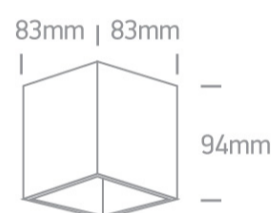

13 Wall & Ceiling>GU10 Decorative Square Cylinders Aluminium

12105TA/W

10W MR16 GU10 Ceiling Light.

Complies with standard EN60598-1 and any other specific standards.

Downloads

Dimensions

Physical Specification

Item Group	13 Wall & Ceiling
Family	GU10 Decorative Square Cylinders Aluminium
Order Code	12105TA/W
Colour	White
Material	Aluminium
Shape	Rectangular
Length	83mm
Width	83mm
Height	94mm
Surface Ceiling	Yes
Indoor	Yes
Adjustable	No

Illumination Data

Illumination Diagram

Packing Info

Box Length

8,8cm

Box Width

8,8cm

Box Height