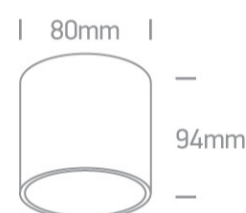

13 Wall & Ceiling>GU10 Decorative Cylinders Aluminium

12105T/B

10W MR16 GU10 Ceiling Light.

Complies with standard EN60598-1 and any other specific standards.

Downloads

Dimensions

Physical Specification

Item Group	13 Wall & Ceiling
Family	GU10 Decorative Cylinders Aluminium
Order Code	12105T/B
Colour	Black
Material	Aluminium
Shape	Circular
Height	94mm
Diameter	80mm
Surface Ceiling	Yes
Indoor	Yes
Adjustable	No

## Packing Info

Box Length

8,5cm

Box Width

8,5cm

Box Height

10cm

Pcs/Carton