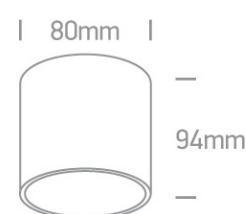

13 Wall & Ceiling>GU10 Decorative Cylinders Aluminium

12105T/W

10W MR16 GU10 Ceiling Light.

Complies with standard EN60598-1 and any other specific standards.

Downloads

Dimensions

Physical Specification

Item Group	13 Wall & Ceiling
Family	GU10 Decorative Cylinders Aluminium
Order Code	12105T/W
Colour	White
Material	Aluminium
Shape	Circular
Height	94mm
Diameter	80mm
Surface Ceiling	Yes
Indoor	Yes
Adjustable	No

Illumination Diagram

Packing Info

Box Length

8,5cm

Box Width

8,5cm

Box Height

10cm