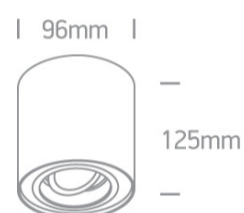

13 Wall & Ceiling>GU10 Adjustable Cylinders Aluminium

12105Y/B

10W MR16 GU10 Ceiling Light.

Complies with standard EN60598-1 and any other specific standards.

Downloads

Dimensions

Physical Specification

Item Group	13 Wall & Ceiling
Family	GU10 Adjustable Cylinders Aluminium
Order Code	12105Y/B
Colour	Black
Material	Aluminium
Shape	Circular
Height	125mm
Diameter	96mm
Surface Ceiling	Yes
Indoor	Yes
Adjustable	2 Directions

Illumination Diagram

Packing Info

Box Length

10cm

Box Width

10cm

Box Height

13cm